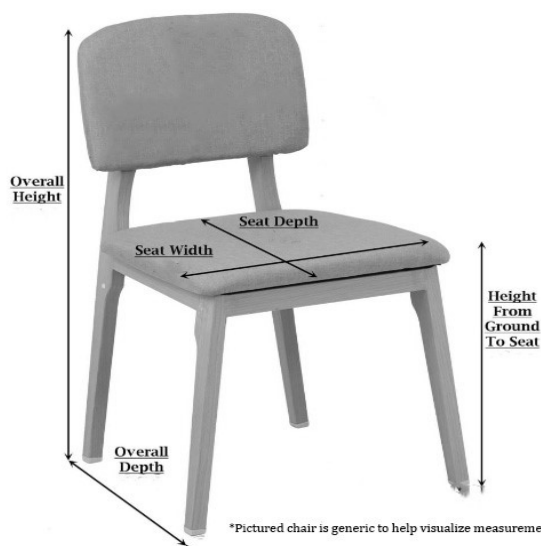

SPECIFICATION/INFORMATION SHEET

Name: Rose themed bistro set
Material: Cast Iron
Color: Gloss Black
Use: Indoor/Outdoor
Period: Mid Century
Origin: USA
Craftsperson: Unknown American Foundry
Restored by: Elinor Avenue

Dimensions
Chairs
Weight: 31 lbs
Height: 33 Inches
Top Width: 16.5 inches
Seat Width: 14.5 inches
Seat Depth: 13 inches
Ground to Seat: 16 inches
Depth, back leg to front leg: 18.5 inches

Table
Diameter: 23 inches
Height: 26.5 inches