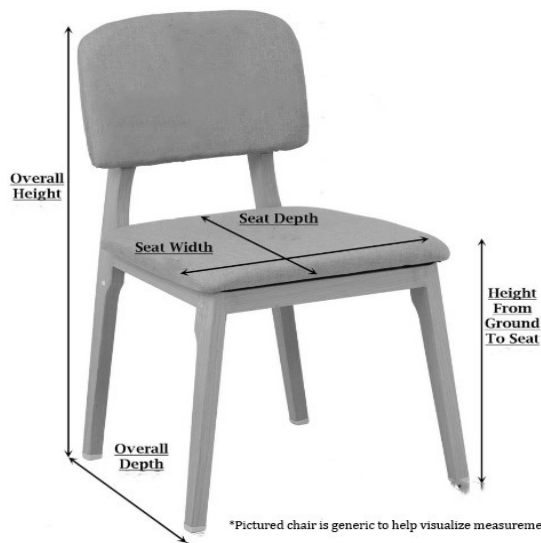

SPECIFICATION/INFORMATION SHEET

Name: Russell Woodard "Primrose" Family Patio

Material: Wrought Iron

Color: Electro-Static Semi-Gloss Black

Use: Dining/Lounge

Period: 1960s

Origin: USA

Craftsperson: Russell Woodard

Restored by: Elinor Avenue

Chairs x 6:
Dimensions:
Weight: 27 lbs
Chair Height: 38 inches
Depth from front to back: 25 inches
Width from outside arm to outside arm: 26 inches
Seat Depth: 16 inches
Seat height from the ground: 18 inches

Table:
Length: 72 inches
Width: 42 inches
Height: 29 inches

Notes:

- All chairs and table coated professionally by electro-static coating
- All feet fitted with glides

For further information on this item contact: