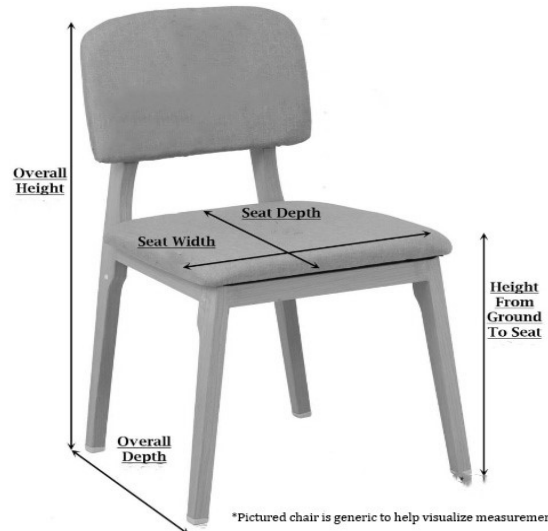

SPECIFICATION/INFORMATION SHEET

Name: US-55 Grand Upright Piao
Material: Engineered wood
Color: Black Ebony Finish
Use: Indoor
Period: 1989-1990
Origin: Japan
Craftsperson: Kawai
Restored by: Elinor Avenue

Dimensions

Weight: Approx. 560 lbs
Height: 59.5 Inches
Top Width: 60.5 inches
Body Width: 58.5 inches
Base Width: 58.5 inches
Top Depth: 13.5 inches
Mid Depth: 26 inches
Base Depth: 20.5 inches

Notes:
Single Owner
Professionally Tuned on May 11th, 2026