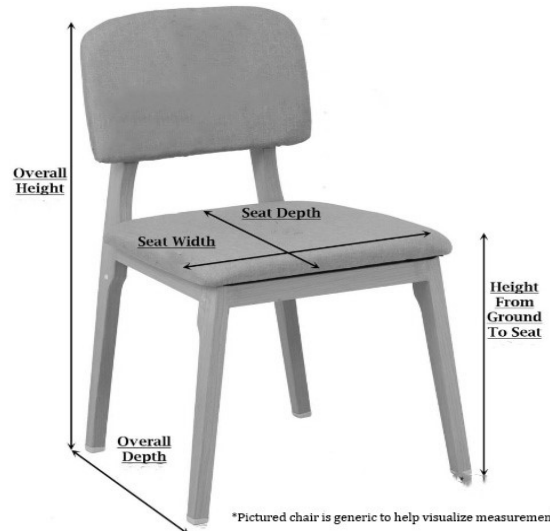

SPECIFICATION/INFORMATION SHEET

Name: Chaise Loungers
Material: Wrought Iron
Color: Black
Use: Outdoor
Period: 1991-92
Origin: USA
Craftsperson: Sam Blount Company
Restored by: Elinor Avenue

Dimensions

Weight: 54 Lbs
Back Rest Height: 44.5 Inches
Seat Height: 15.5 inches
Seat Width: 21 inches
Fully extended length: 76 inches
Folded length: 61 inches
Arm Width: 31 Inches
Arm Height: 23
Tire Width: 27 inches

Notes:
Excellent condition.
Feet fitted with floor protecting glides

For further information on this item contact:

info@elinoravenue.com
531.219.0007

Shipping and tax rates will vary according to your location.