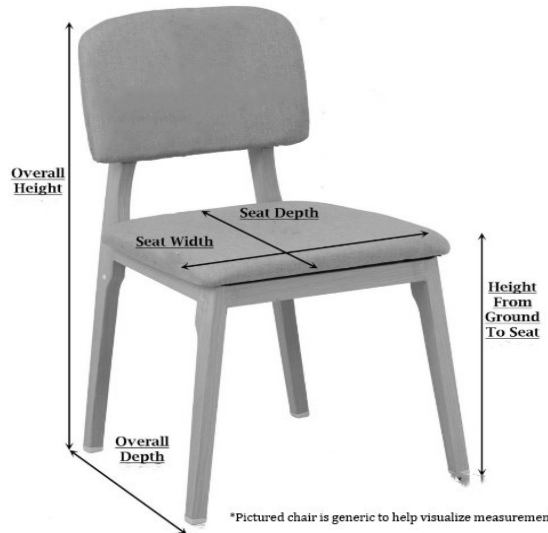

SPECIFICATION/INFORMATION SHEET

Name: Chaise Loungers
Material: Wrought Iron
Color: Black
Use: Outdoor
Period: 1950-1960s
Origin: USA
Craftsperson: Russell Woodard
Restored by: Elinor Avenue

Dimensions

Weight: 52 Lbs
Back Rest Height: 45.5 Inches
Seat Height: 16 inches
Seat Width: 23 inches
Fully extended length: 77 inches
Folded length: 55 inches
Arm Width: 29 Inches
Arm Height: 24.5
Tire Width: 26.5 inches

Notes:
Excellent condition.
Feet fitted with floor protecting glides

For further information on this item contact:

info@elinoravenue.com
531.219.0007

Shipping and tax rates will vary according to your location.