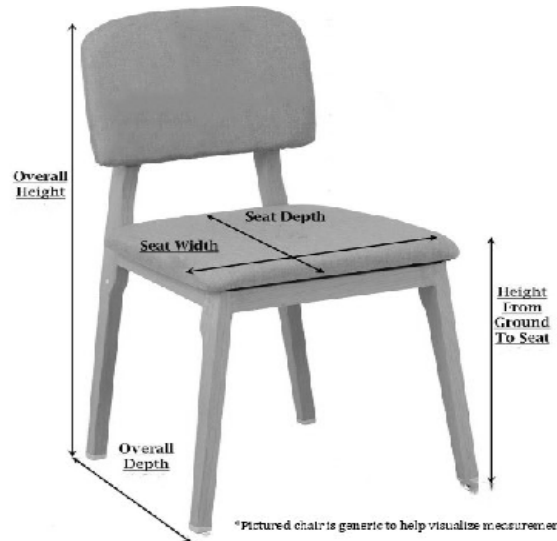

SPECIFICATION/INFORMATION SHEET

Name: Model 9109 GrandFather Clock

Material: Oak, Glass, Brass

Color: Oak

Use: Indoor

Period: c. 1990s

Origin: USA

Craftsperson: Ridgeway

Restored by: Elinor Avenue

Dimensions

Height: 84.5 in

Width: 24 in

Depth: 14 in

Notes:

Original finish in excellent condition.
Serviced by a professional.

For further information on this item contact: