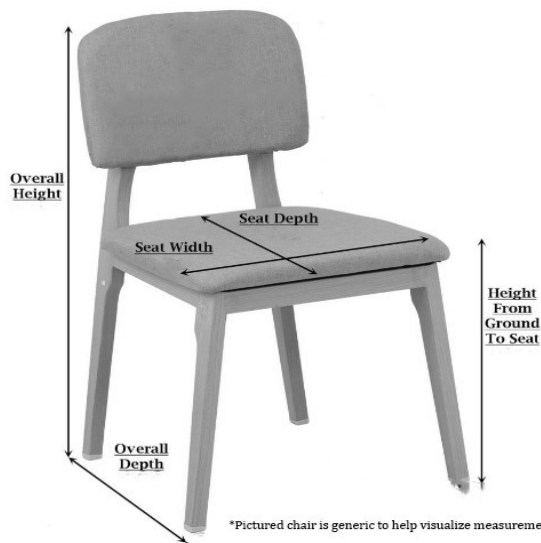

SPECIFICATION/INFORMATION SHEET

Name: Eight chair family patio set

Material: Wrought Iron

Color: Black

Use: Outdoor Garden/Indoor

Period: Mid twentieth century

Origin: USA

Craftsperson: Russell Woodard

Restored by: Elinor Avenue

Chairs:

Weight: Approximately 32 lbs

Height: 38 inches

Width: 27 inches

Depth: 24 inches

Seat Depth: 16 inches

Ground to Seat Lip: 17 inches

Table:

Length: 72 inches

Width: 42 Inches

Height 29 Inches

Notes:

-Chairs coated professionally with electrostatic life-time paint

-Foot glides installed on all legs

For further information on this item contact: