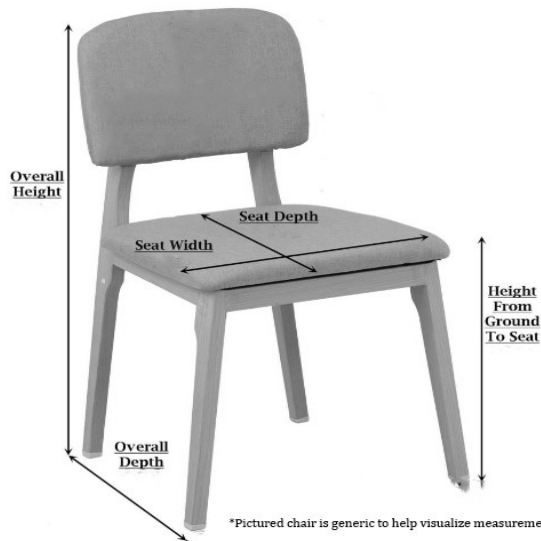

SPECIFICATION/INFORMATION SHEET

Name: High Back Hearts Peacock Chairs

Material: Wrought Iron

Color: Black

Use: Outdoor Garden/Indoor

Period: Mid twentieth century

Origin: USA

Craftsperson: John Salterini

Restored by: Elinor Avenue

Settee:

Weight: Approximately 27 lbs

Height: 46 inches

Width: 22 inches

Depth: 21 inches

Seat Depth: 17.5 inches

Ground to Seat Lip: 17 inches