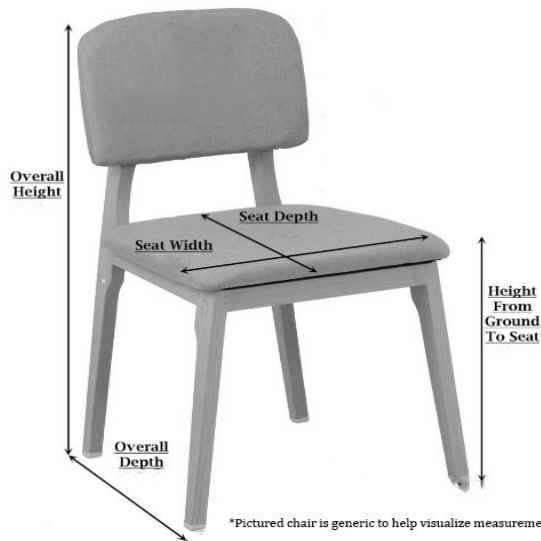

SPECIFICATION/INFORMATION SHEET

Name: Antique Baroque Chairs

Material: Cast Iron

Color: Semi-Gloss Black

Use: Garden/Bistro/Tea

Period: est. 1920s

Origin: USA

Craftsperson: Unknown

Restored by: Elinor Avenue

Chairs x 2:
Weight: 35 lbs (each chair)
Height: 34 inches
Top Width: 17 inches
Seat Width: 15 inches
Depth: 16.5 inches
Seat Depth: 14.5 inches
Ground to Seat Lip: 16.5 inches

Notes:

-All chairs and table coated with industrial strength primer, then with high-grade top coat of oil based paint.

For further information on this item contact:

Reference: PF182

info@elinoravenue.com

531.219.0007

Shipping and tax rates will vary according to your location.