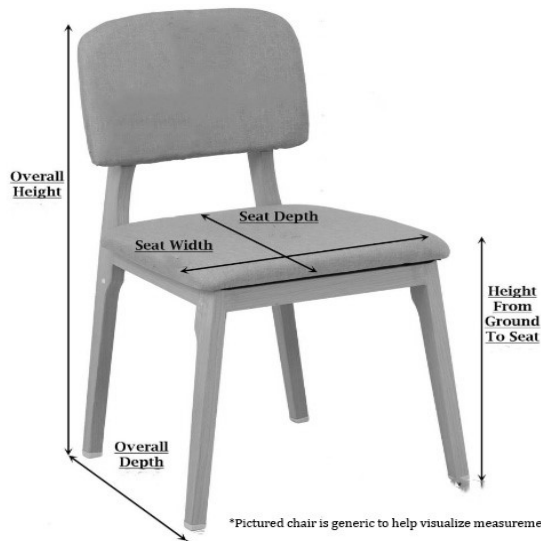

SPECIFICATION/INFORMATION SHEET

Name: English Ivy Leaf Wrought Iron Patio Set

Material: Wrought Iron

Color: Industrial Grade Enamel

Use: Dining/Lounge

Period: 1960s

Origin: USA

Craftsperson: Russell Woodard

Restored by: Elinor Avenue

Chairs x 4:

Weight: 34 lbs (each chair)

Height: 30 inches (Back on top setting)

Arm Width: 27 inches

Depth: 28 inches

Seat Depth: 17 inches

Ground to Seat Lip: 17 inches

Table:

Diameter: 48 inches

Height: 29 inches

Notes:

-All chairs and table coated professionally Industrial Grade Enamel

-All feet fitted with glides

For further information on this item contact:

info@elinoravenue.com