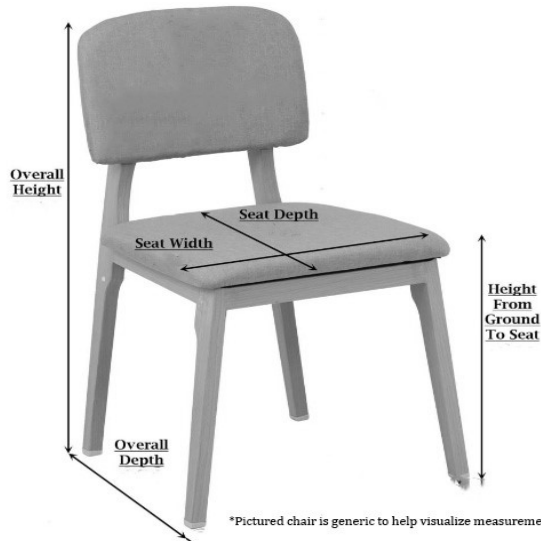

SPECIFICATION/INFORMATION SHEET

Name: Floral and Leaf Chairs with table
Material: Wrought Iron
Color: Electro-Static Semi-Gloss Black
Use: Dining/Lounge
Period: 1970-80s
Origin: USA
Craftsperson: Meadow Craft
Restored by: Elinor Avenue

Chairs x 4:
Weight: 25 lbs (each chair)
Height: 31 inches (Back on top setting)
Arm Width: 27 inches
Depth: 22.5 inches
Seat Depth: 18 inches
Ground to Seat Lip: 17 inches

Table:
Diameter: 48 inches
Height: 29 inches