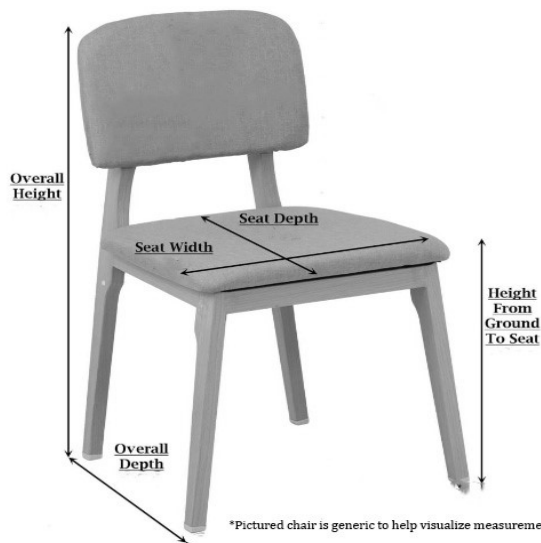

# SPECIFICATION/INFORMATION SHEET

**Name:** Re-Trouve Chairs  
**Material:** Steel and Rod Iron  
**Color:** Yellow and Orange Enamel Paint  
**Use:** Decorative  
**Period:** Modern  
**Origin:** Italy  
**Craftsperson:** Emu Company

Matching Chairs: 2  
Weight: 18 lbs (each chair)  
Height: 41 inches  
Width: 28 inches  
Depth: 18 inches  
Seat Depth: 18 inches  
Ground to Seat Lip: 17.5 inches

Table:  
Inside Diameter: 26.25 inches  
Outside Diameter: 27.5 inches  
Height: 29 inches

## Notes:

- The chairs are in exceptional condition with some minor scuffing on yellow chair where bottom frame contacts floor. This is not visible.
- There is NO table top for the black table. This can be ordered online or made locally by a glass vendor.
- Table top has very slight scuffing on top of rim in two locations where previous glass top rested.
- Table has four adjustable feet for balance.