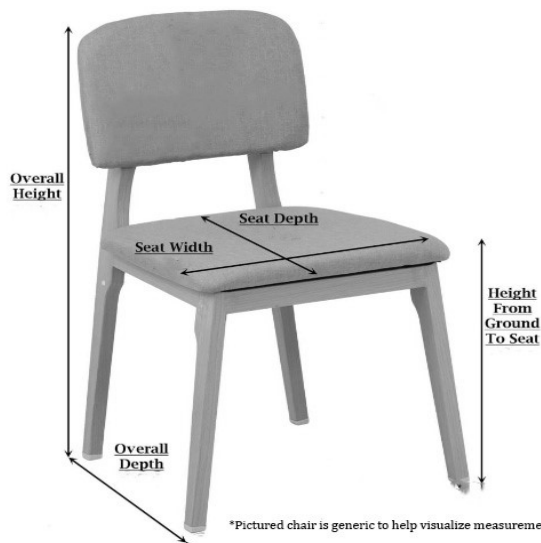

SPECIFICATION/INFORMATION SHEET

Name: Remington Rand Guardsman
Material: Oak and Brass
Color: Dark Walnut
Use: Military or Library Card Catalog
Period: 1930s
Origin: USA
Craftsperson: Remington Rand
Restored by: Elinor Avenue

Frame Dimensions:
Weight: Approximately 80 lbs
Height: 55.5 inches
Width: 19 inches
Length: 25 inches

Drawer Dimensions
Depth: 23 inches
Width: 7.5 inches
Height: 3.5 Inches

Brass Handles are 5 inches wide

Card Slot Dimensions:
Width: 2 inches
Height: 3/4 inch

Notes:

- The deep color changes are due to the cabinets age of almost 100 years and the process of oxidation.
- We finished the cabinet in a dark walnut
- The handles are real brass but the card slots are newer replacements. A slot can be added to each drawer to cover the gap is so desired.