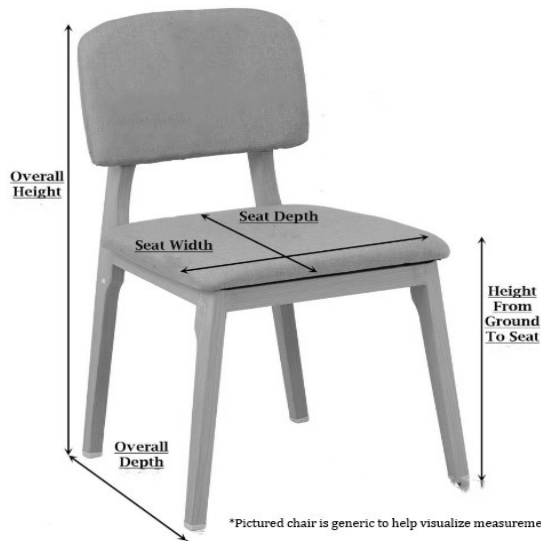

SPECIFICATION/INFORMATION SHEET

Name: Floral and Leaf Chairs
Material: Wrought Iron
Color: Electro-Static Semi-Gloss Black
Use: Dining/Lounge
Period: 1960s
Origin: USA
Craftsperson: Meadow Craft
Restored by: Elinor Avenue

Chairs x 4:
Weight: 25 lbs (each chair)
Height: 31 inches (Back on top setting)
Arm Width: 27 inches
Depth: 22.5 inches
Seat Depth: 18 inches
Ground to Seat Lip: 17 inches

Notes:

- All chairs and table coated professionally by electro-static coating
- All feet fitted with glides