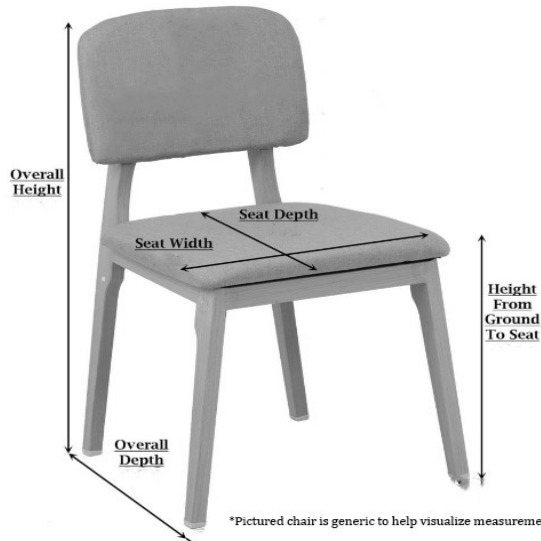

SPECIFICATION/INFORMATION SHEET

Name: Flower and Leaf Dining Seet
Material: Wrought Iron
Color: Electro-Static Semi-Gloss Black
Use: Dining
Period: 1960s
Origin: USA
Craftsperson: Russell Woodard
Restored by: Elinor Avenue

Matching Chairs: 4
Weight: 25 lbs (each chair)
Height: 37 inches
Width: 26.5 inches
Depth: 25 inches
Seat Depth: 17 inches
Ground to Seat Lip: 17 inches

Notes:

- -All chairs and table coated professionally by electro-static coating
- -All feet fitted with glides

For further information on this item contact:
Reference: PF191
info@elinoravenue.com
531.219.0007

Shipping and tax rates will vary according to your location.