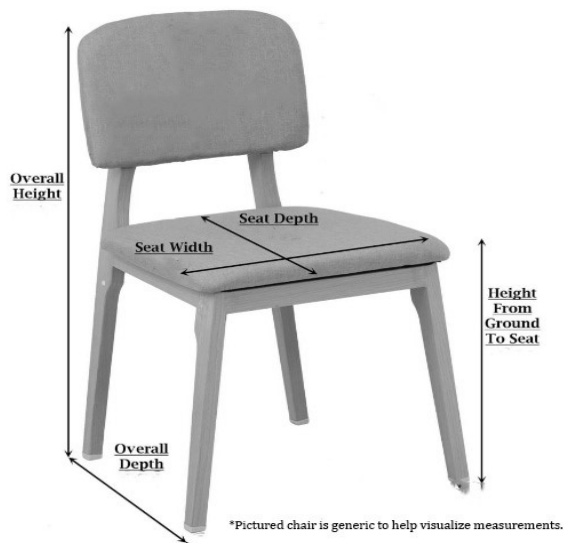

SPECIFICATION/INFORMATION SHEET

Name: Scroll Footed Wrought Iron Family Patio

Material: Wrought Iron

Color: Electro-Static Semi-Gloss Black

Use: Dining/Lounge

Period: 1940-50s

Origin: USA

Craftsperson: Unknown

Restored by: Elinor Avenue

Scroll Footed Matching Chairs: 6

Weight: 28 lbs (each chair)

Height: 37 inches

Arm Width: 28 inches

Depth: 23 inches

Seat Depth: 17 inches

Ground to Seat Lip: 17 inches

Table x 1:

Weight: 50 lbs

Length: 66 inches

Width: 42 inches

Height: 29 inches

Notes:

- All chairs and table coated professionally by electro-static coating
- All feet fitted with glides
- Some fading of the floral and leaf finials due to age.