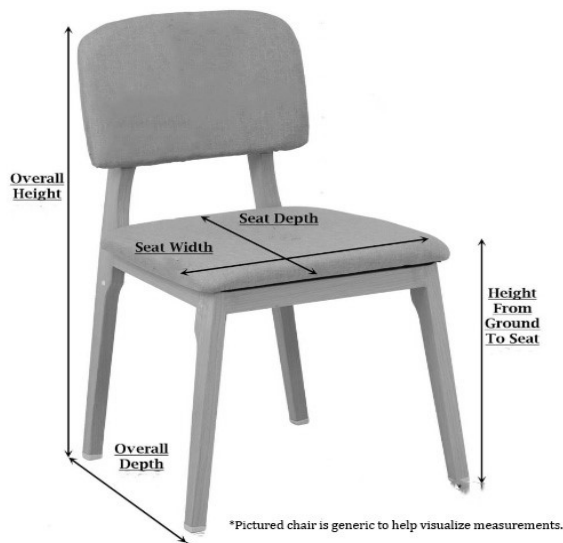

SPECIFICATION/INFORMATION SHEET

Name: Meadow Craft Acorn and Oak Leaf Family

Material: Wrought Iron

Color: Electro-Static Semi-Gloss Black

Use: Dining/Lounge

Period: 1980s

Origin: USA

Craftsperson: Meadow Craft

Restored by: Elinor Avenue

Captain Chairs x 2:
Weight: 34 lbs (each chair)
Height: 37 inches
Arm Width: 27 inches
Depth: 23 inches
Seat Depth: 17 inches
Ground to Seat Lip: 16 inches

Coil Spring Guest Chairs x 4:
Height: 39/Width: 27/Depth: 23/Seat: 17

Table x 1:
Weight: 50 lbs
Length: 72 inches
Width: 42 inches
Height: 29 inches

Notes:

- All chairs and table coated professionally by electro-static coating
- All feet fitted with glides
- Captain Chairs swivel 360 degrees