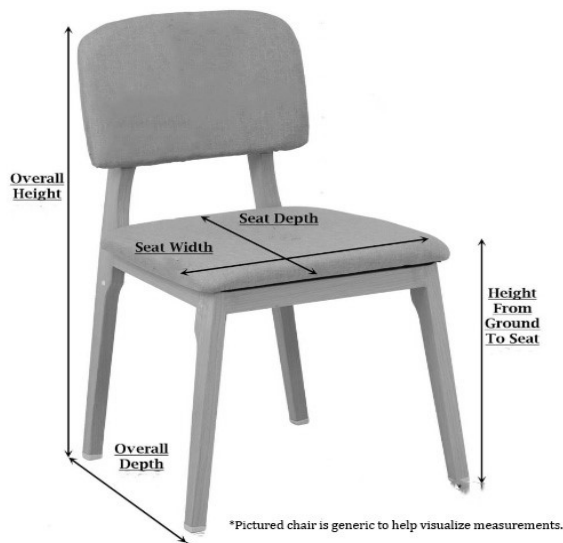

## SPECIFICATION/INFORMATION SHEET

**Name:** Meadow Craft "Dogwood" Family Patio Set

**Material:** Wrought Iron

**Color:** Electro-Static Semi-Gloss Black

**Use:** Dining/Lounge

**Period:** 1980s

**Origin:** USA

**Craftsperson:** Meadow Craft

**Restored by:** Elinor Avenue

Chairs x 6:  
Weight: 30 lbs (each chair)  
Height: 37 inches  
Arm Width: 27 inches  
Depth: 23 inches  
Seat Depth: 17 inches  
Ground to Seat Lip: 16 inches

Table x 1:  
Weight: 45 lbs  
Length: 72 inches  
Width: 42 inches  
Height: 29 inches

**Notes:**

- All chairs and table coated professionally by electro-static coating
- All feet fitted with glides
- Chairs swivel 360 degrees