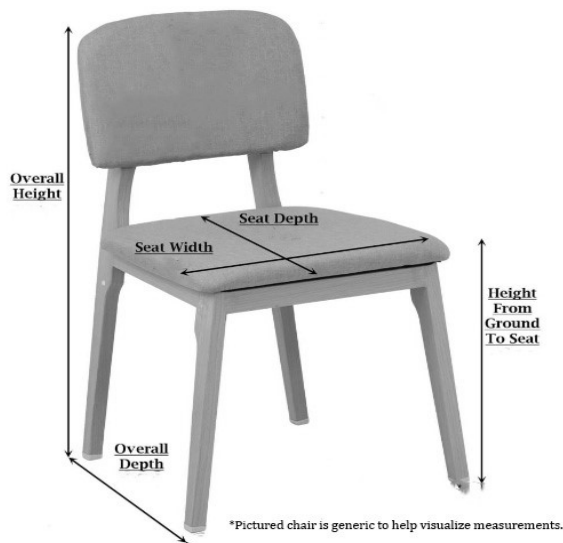

## SPECIFICATION/INFORMATION SHEET

**Name:** Russell Woodard Briarwood Collection Barrel Chairs. Also referred to as "Arnold Palmer" Chairs

**Material:** Wrought Iron

**Color:** Semi-Gloss Black

**Use:** Lounge/Dining

**Period:** 1960s

**Origin:** USA

**Craftsperson:** Russell Woodard

Chairs x 8:  
Weight: 30 lbs (each chair)  
Height: 30 inches  
Width: 26 inches  
Depth: 23 inches  
Seat Depth: 18 inches  
Ground to Seat Lip: 15 inches

**Notes:**

- All chairs and table coated with industrial strength primer, then with high grade top coat of oil based paint.
- All feet fitted with glides

For further information on this item contact:

Reference: PF190