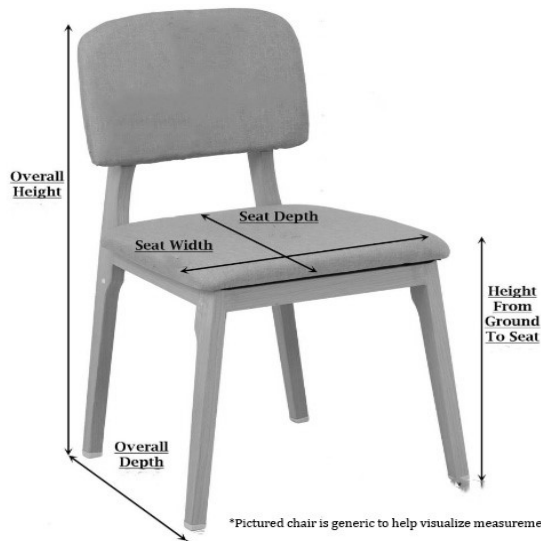

SPECIFICATION/INFORMATION SHEET

Name: Russell Woodard Family Patio

Material: Wrought Iron

Color: Semi-Gloss Black

Use: Dining

Period: Mid 20th Century

Origin: USA

Craftsperson: Russell Woodard

Restored by: Elinor Avenue

Chairs x 6:

Weight: 20 lbs

Height: (ground to back seat top)- 34 inches

Width: (outside arm to outside arm)- 27 inches

Depth: (outside back leg to outside front)- 22.5 inches

Seat Depth: 18 inches

Ground to seat height: 17 inches

Table x 1:

Weight: 42lbs

Length: 72 inches

Width: 42 inches

Height: 29 inches

Notes:

-All chairs and table coated with industrial strength primer, then with high-grade top coat of oil based paint.