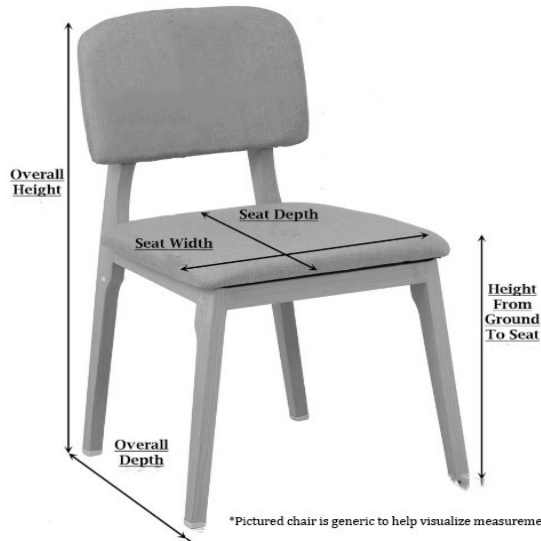

SPECIFICATION/INFORMATION SHEET

Name: Russell Woodard Briarwood Collection Four Chairs

Material: Wrought Iron

Color: Semi-Gloss Black

Use: Dining/Lounge

Period: 1960s

Origin: USA

Craftsperson: Russell Woodard

Chairs x 4:
Weight: 30 lbs (each chair)
Height: 30 inches
Width: 26 inches
Depth: 24 inches
Seat Depth: 18.5 inches
Ground to Seat Lip: 16 inches

Notes:

- -All chairs and table coated with industrial strength primer, then with high-grade top coat of oil based paint.
- -All feet fitted with glides

For further information on this item contact:

Reference: PF187

info@elinoravenue.com

531.219.0007

Shipping and tax rates will vary according to your location.