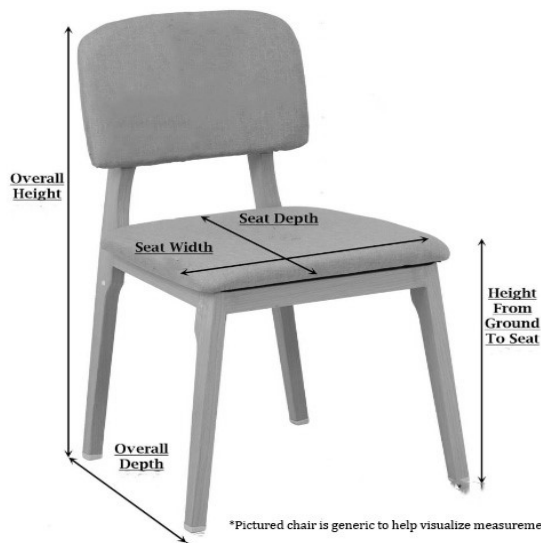

SPECIFICATION/INFORMATION SHEET

Name: Hollywood Regency Cane Back Chairs

Material: Cherry wood/Velvet

Color: Cherrywood/Teal

Use: Decorative/conversational

Period: 1960s

Origin: USA

Craftsperson: Unknown

Restored by: Elinor Avenue

Chairs x 2:
Weight: approx. 16 lbs (each chair)
Height: 31 inches
Width: 24 inches
Depth: 22 inches
Seat Depth: 19 inches
Ground to Seat Lip: 18 inches

Notes:

- Both Chairs polished with lemon-oil and retouched with matching paint.
- Velvet upholstery deep cleaned.
- No damage to cane back.
- Comes from non-smoking/no pet home