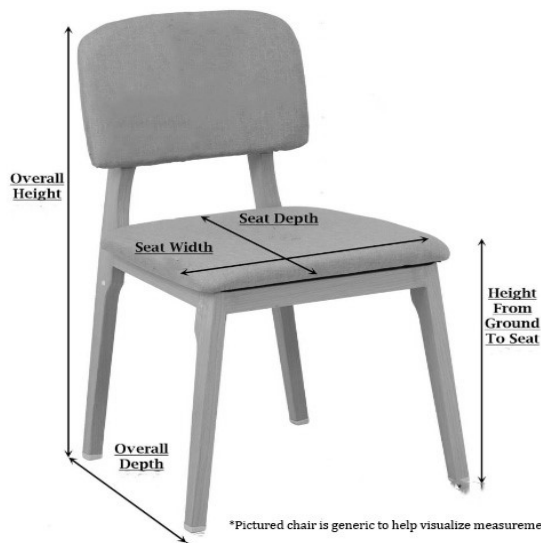

SPECIFICATION/INFORMATION SHEET

Name: Russell Woodard Sculptura Chairs and Table

Material: Wrought Iron

Color: Semi-Gloss Black

Use: Dining

Period: Mid 20th Century

Origin: USA

Craftsperson: Russell Woodard

2 x Rocker Chairs Weight: approx. 23 lbs
Height: 39.5 inches
Width: 24 inches
Depth: 28 inches
Seat Depth: 18 inches
Ground to Seat Lip: 16 inches

2x Stationary Chairs Weight: approx. 18lbs
Height: (ground to back seat top)- 35 inches
Width: (outside arm to outside arm)- 24 inches
Depth: (outside back leg to outside front)- 28 inches
Seat Depth: 18 inches
Ground to seat height: 16 inches

Table: 60 inches long, 38 inches wide, 29 inches high

Notes:

-All chairs and table coated with industrial strength primer, then with high-grade top coat of oil based paint.

For further information on this item contact: