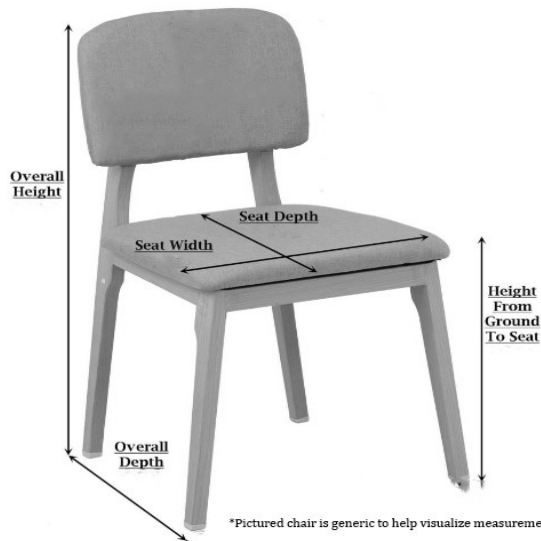

SPECIFICATION/INFORMATION SHEET

Name: Meadow Craft Coil Spring Barrell Chairs

Material: Wrought Iron

Color: Semi-Gloss Black

Use: Dining/Lounge

Period: est. 1970s

Origin: USA

Craftsperson: Meadowcraft

Restored by: Elinor Avenue

Chairs x 4:

Weight: approx. 23 lbs

Height: 33 inches

Width: 27 inches

Depth: 24 inches

Seat Depth: 17 inches

Ground to Seat Lip: 18 inches

Table x 1:

Length: 60 inches long

Width: 38 inches wide

Height: 29 inches high

Notes:

-All chairs and table coated with industrial strength primer, then with high-grade top coat of oil based paint.

-All chairs and table fitted with feet-bottom glides