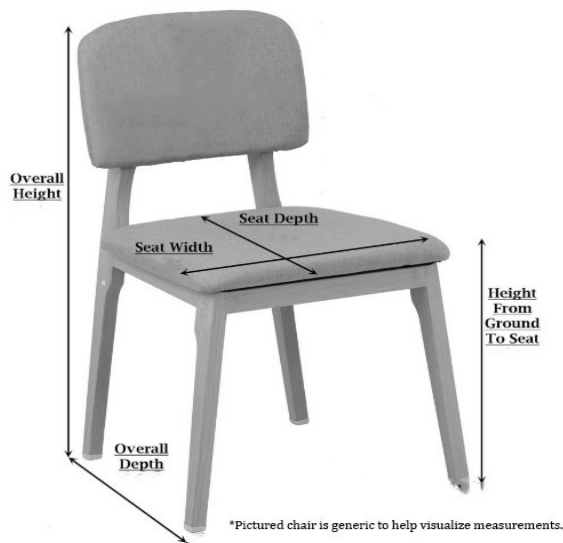

## SPECIFICATION/INFORMATION SHEET

**Name:** Antique French Baroque Chairs

**Material:** Cast Iron

**Color:** Semi-Gloss Black

**Use:** Garden/Bistro/Tea

**Period:** est. Early 1900s

**Origin:** USA

**Craftsperson:** Unknown

**Restored by:** Elinor Avenue

Chairs x 2:  
Weight: 25 lbs (each chair)  
Height: 28.5 inches  
Width: 13 inches  
Depth: 22 inches  
Seat Depth: 13 inches  
Ground to Seat Lip: 14 inches

Bench x 1:  
Weight: 58 lbs  
Height: 28 inches  
Width: 37.5 inches  
Depth: 22 inches  
Seat Depth: 13 inches  
Ground to Seat Lip: 14 inches