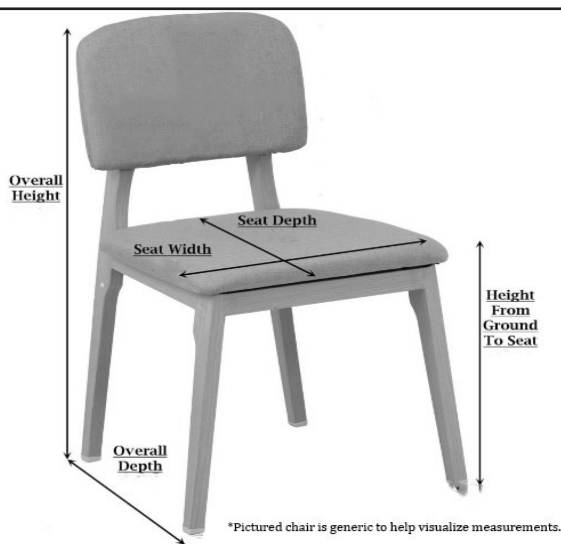

SPECIFICATION/INFORMATION SHEET

Name: Russell Woodard "Peony Flower" Barrel Chairs

Type: Wrought Iron Patio Chairs

Use: Dining/Lounge

Period: Mid 20th Century (est. 1960s)

Origin: USA

Craftsperson: Russell Woodard

Restored by: Elinor Avenue

Specifications: Each Chair

Weight: 25 lbs

Height: (ground to back seat top)- 34 inches

Width: (outside arm to outside arm)- 27 Inches

Depth: (outside back leg to outside front)- 22.5 inches

Seat Depth: (Back of seat to front)- 18 inches

Ground to Seat Height: 17 Inches

Material: Wrought Iron

Maker's Markings: No

Color: Semi-Gloss Black

Notes:

- All chairs fitted with feet glides.
- Coil spring action has good tension to keep chair from rocking too far backwards or forward.
- All chairs coated with industrial strength primer, then with high-grade top coat of oil based paint.